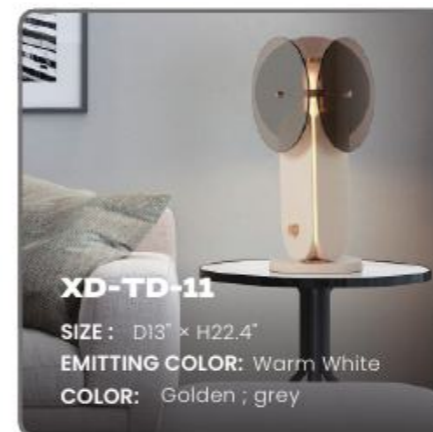

XD-TD-11

SIZE: D13" × H22.4"
EMITTING COLOR: Warm White
COLOR: Golden ; grey